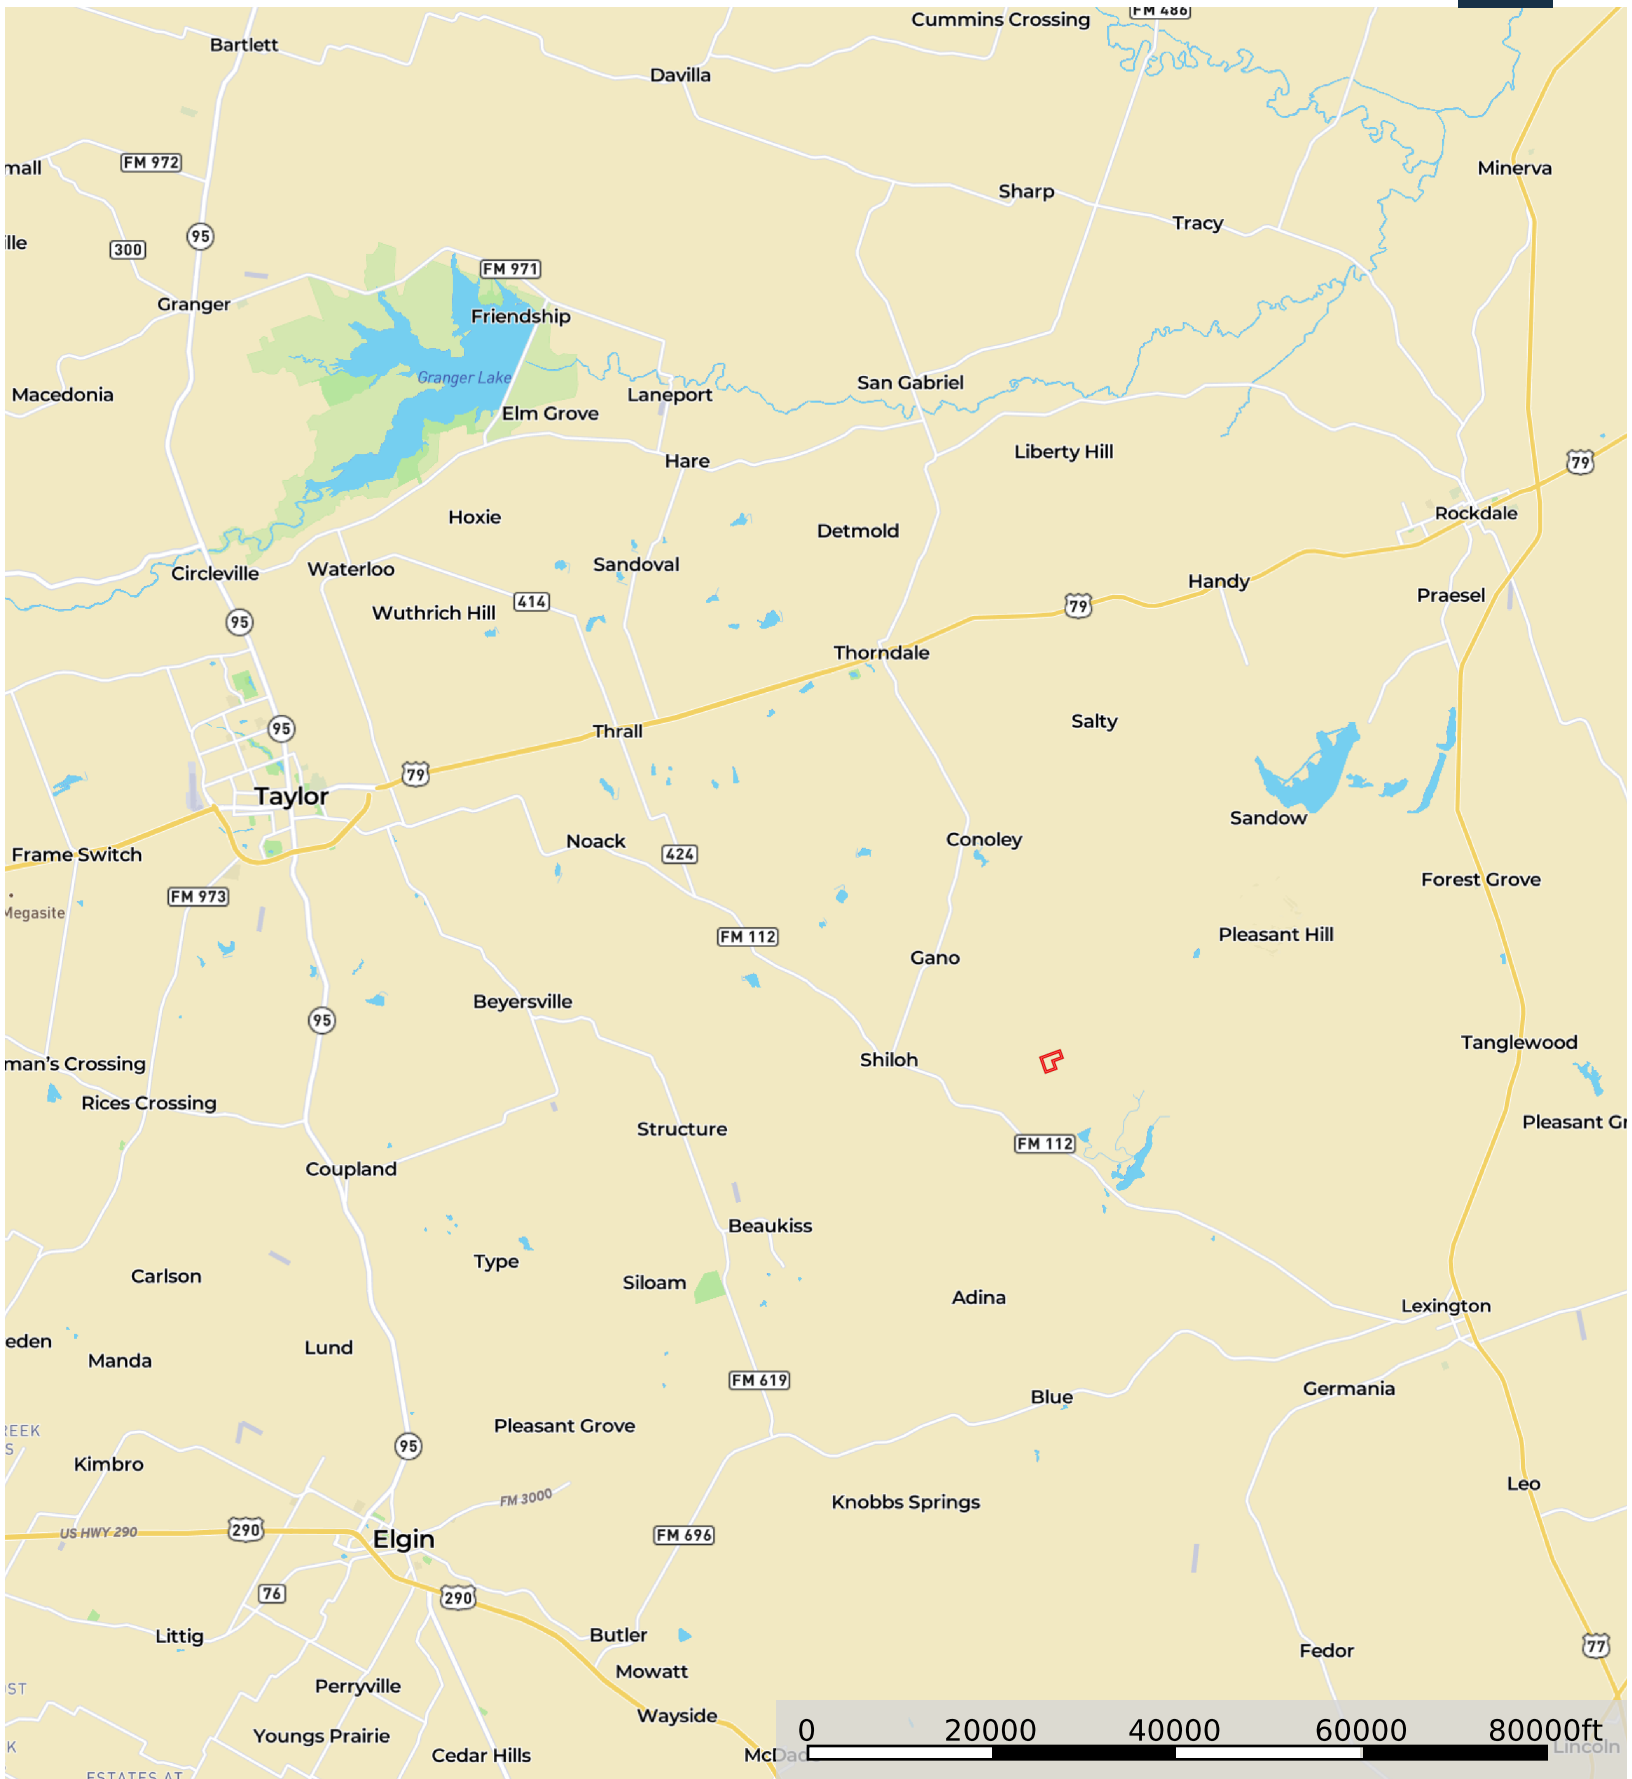

3321 County Road 457 Thorndale, TX 76577

Milam County, Texas, 58 AC +/-

Boundary