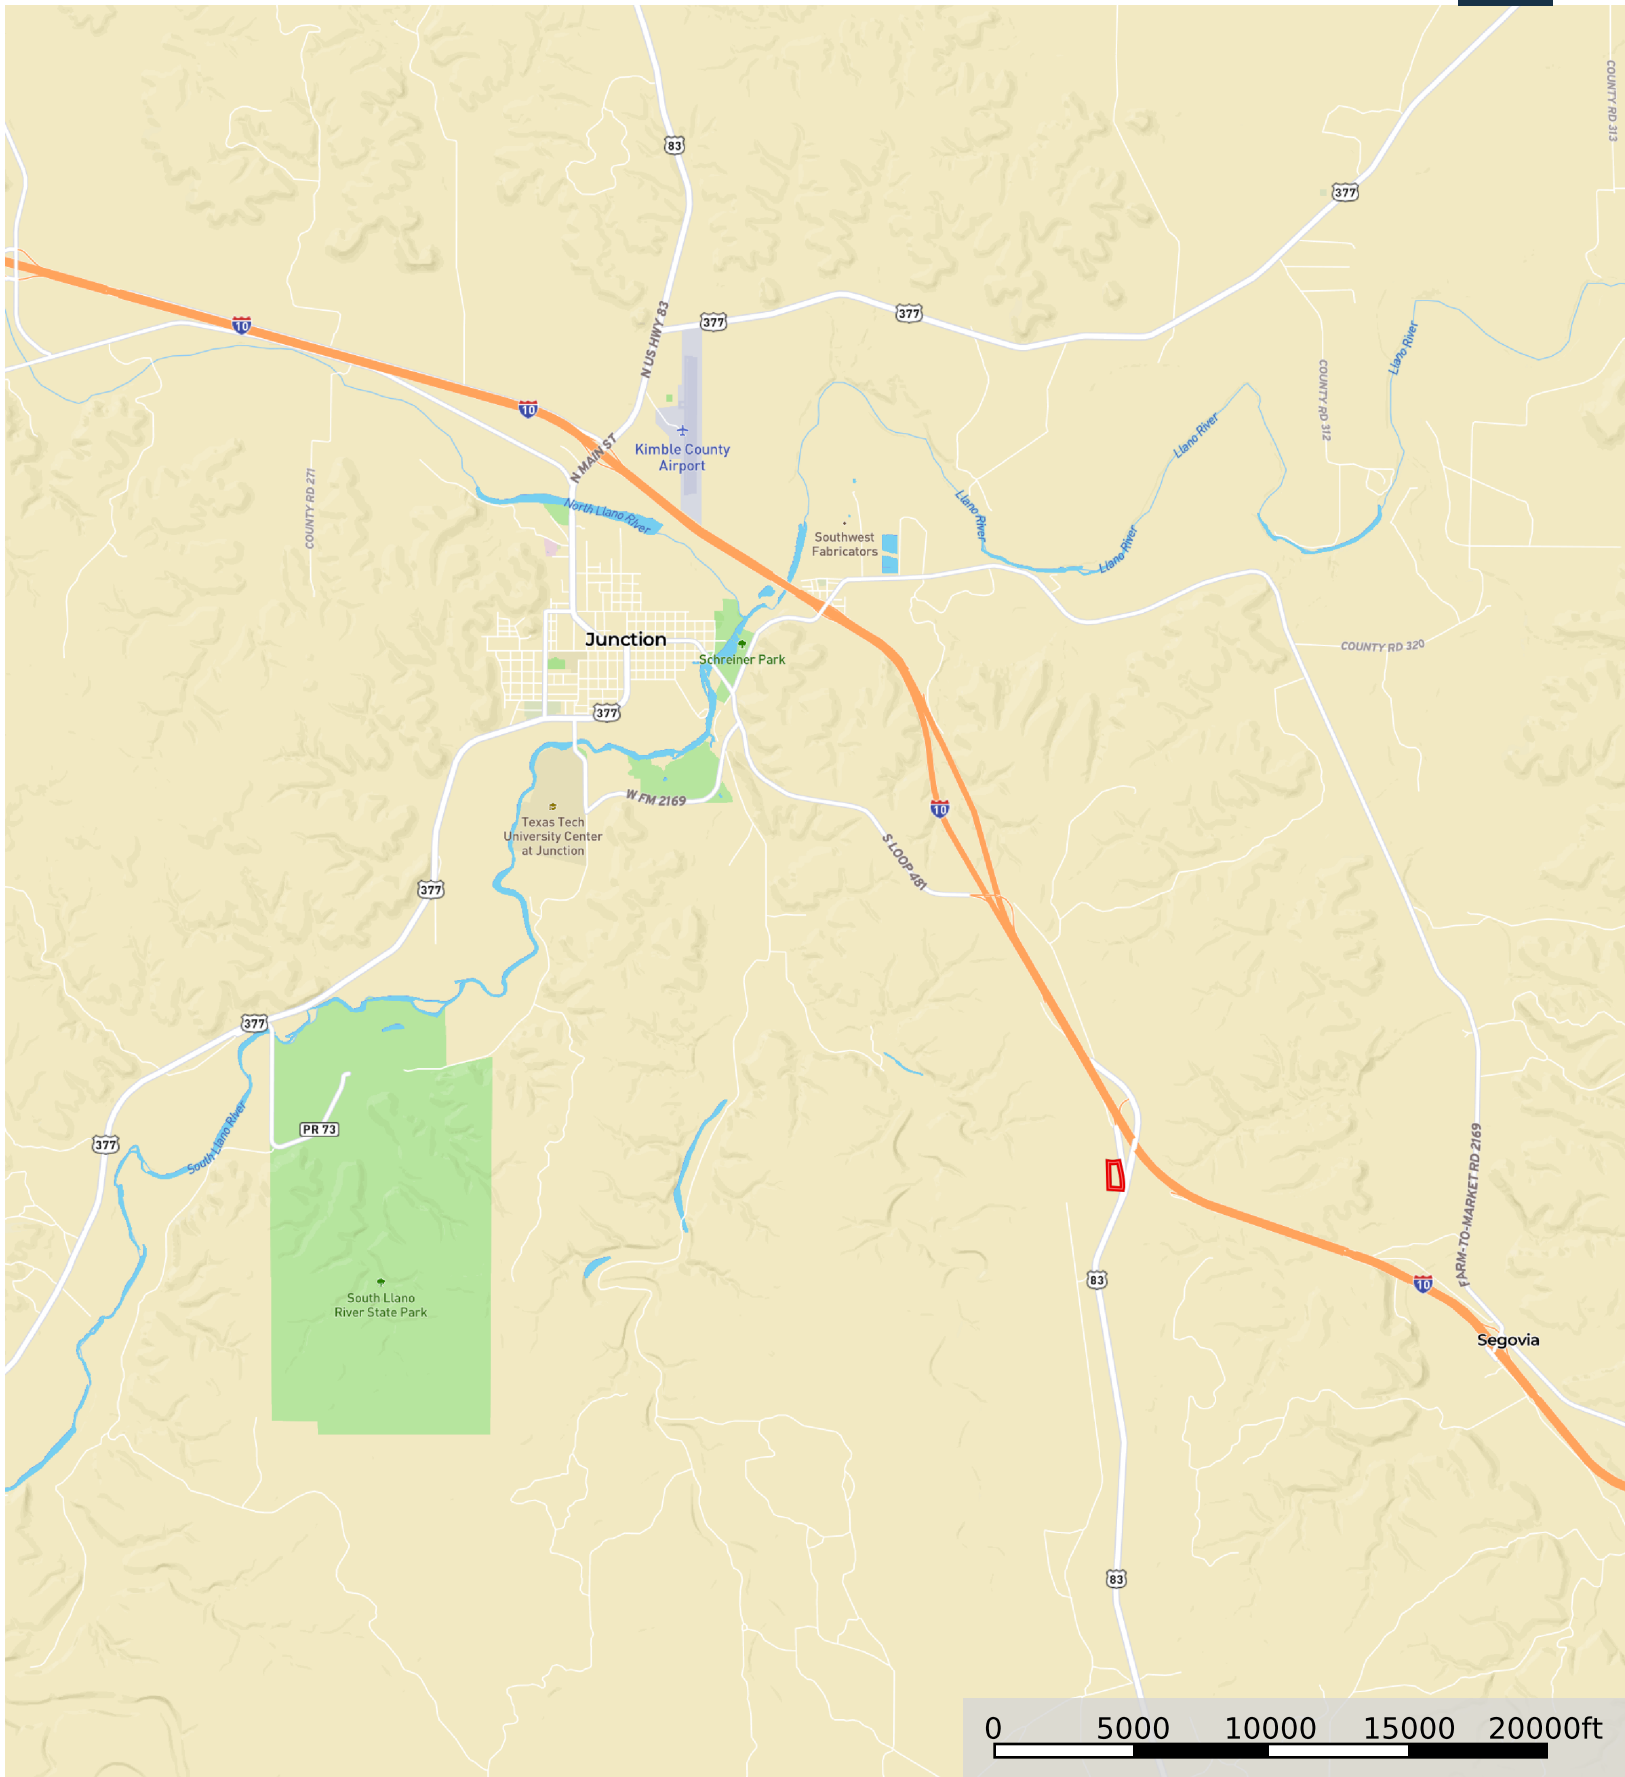

Lot 1 TBD Seven Hills Drive Junction, TX

Kimble County, Texas, 10 AC +/-

Boundary