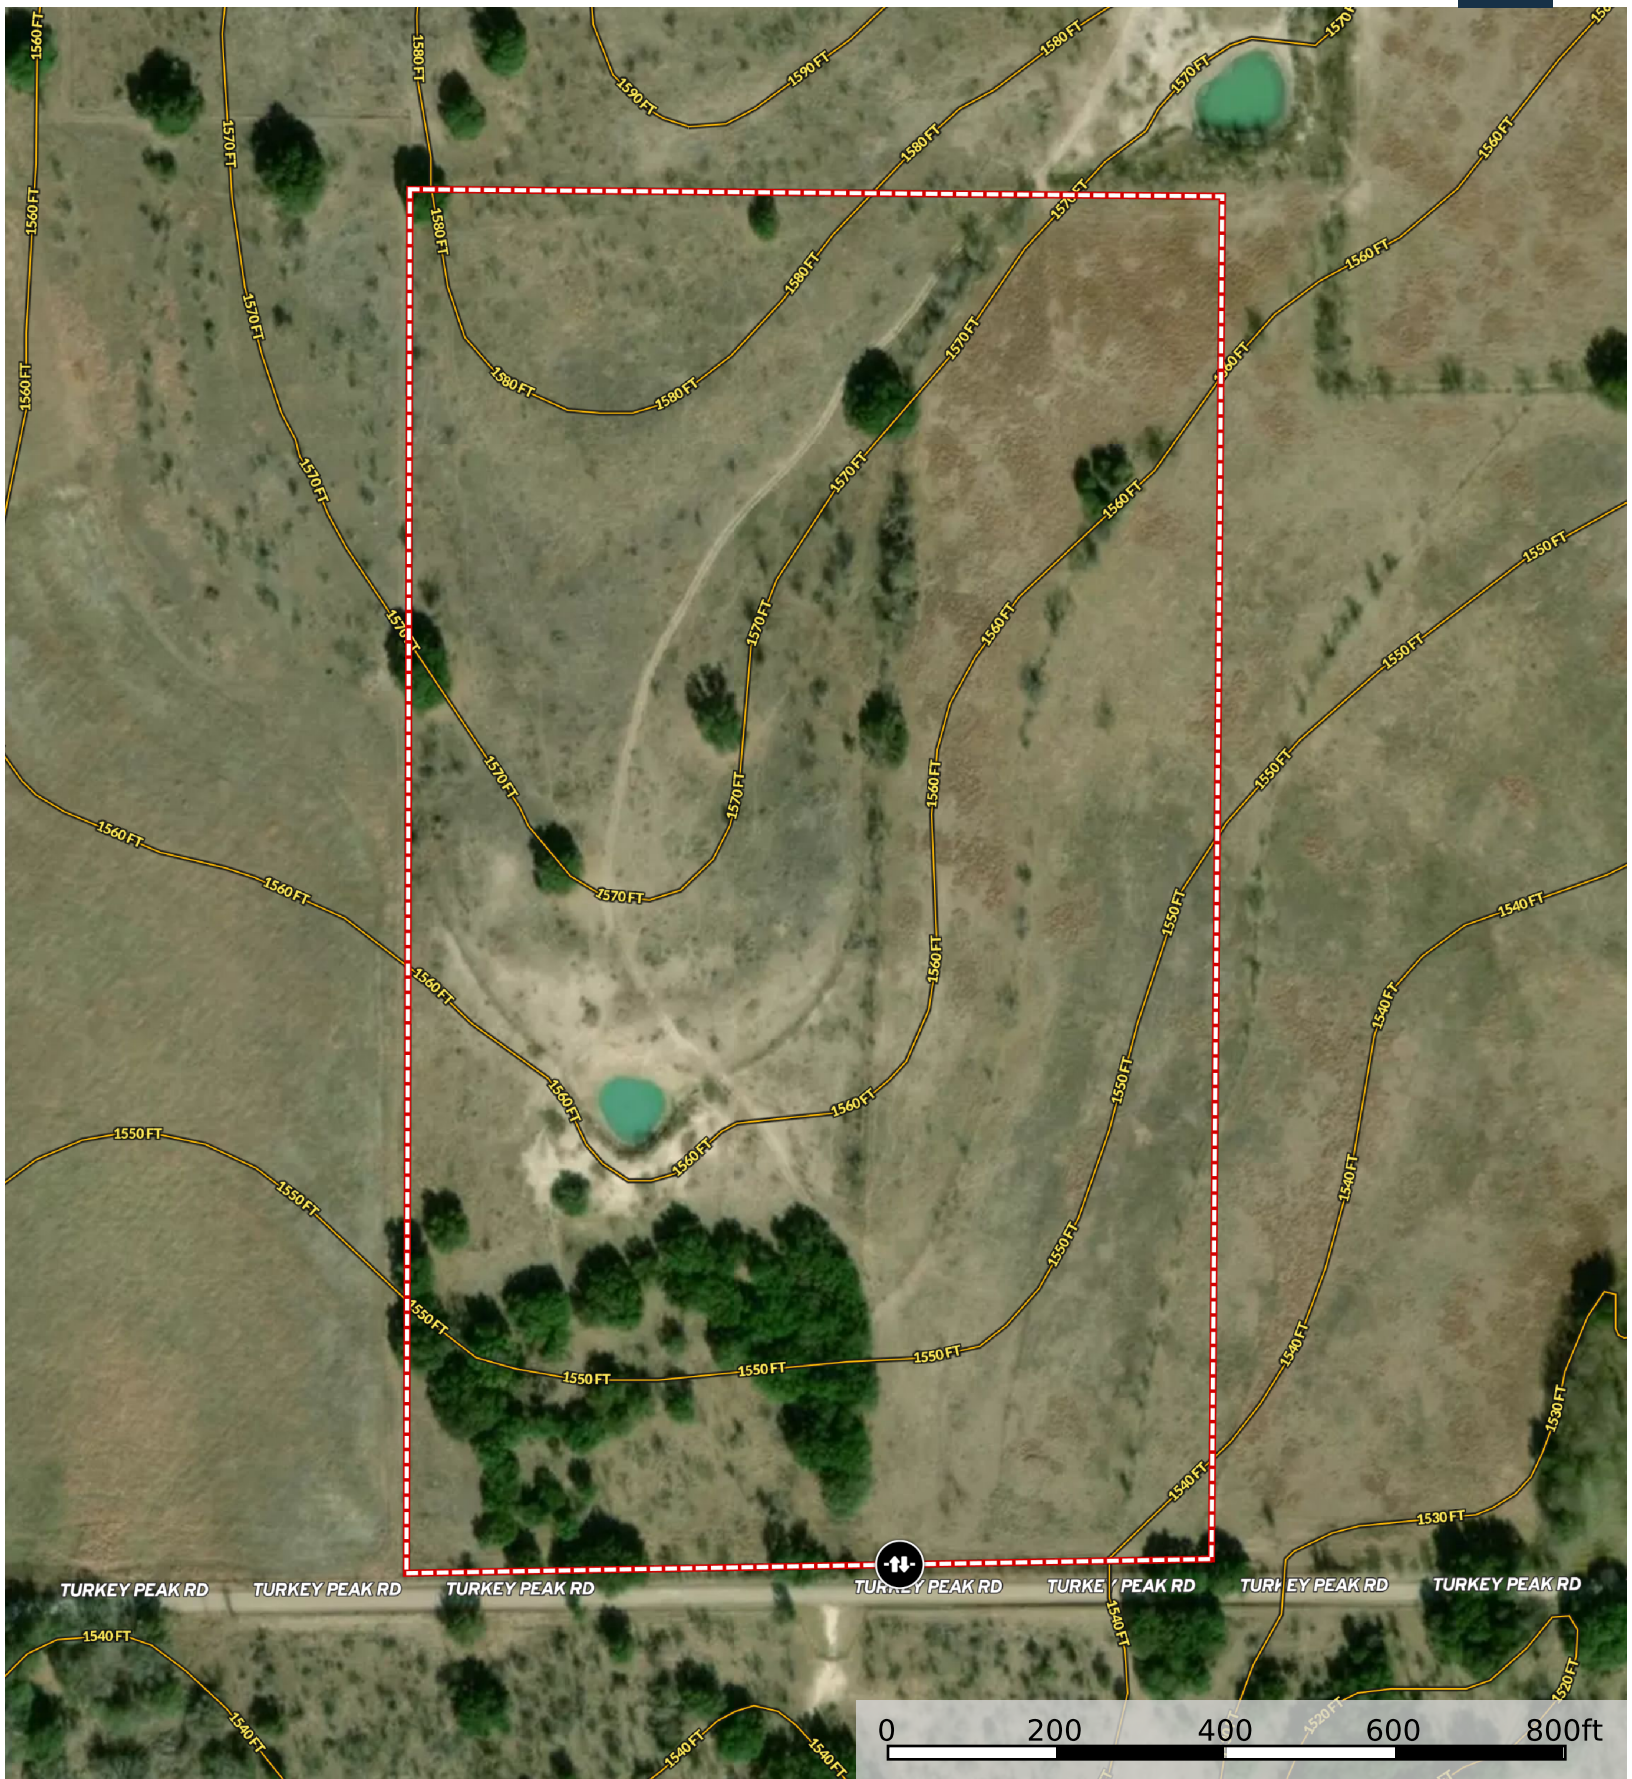

# Tract 4 Tbd County Road 292 Early, TX

Brown County, Texas, 35 AC +/-

Gate Boundary