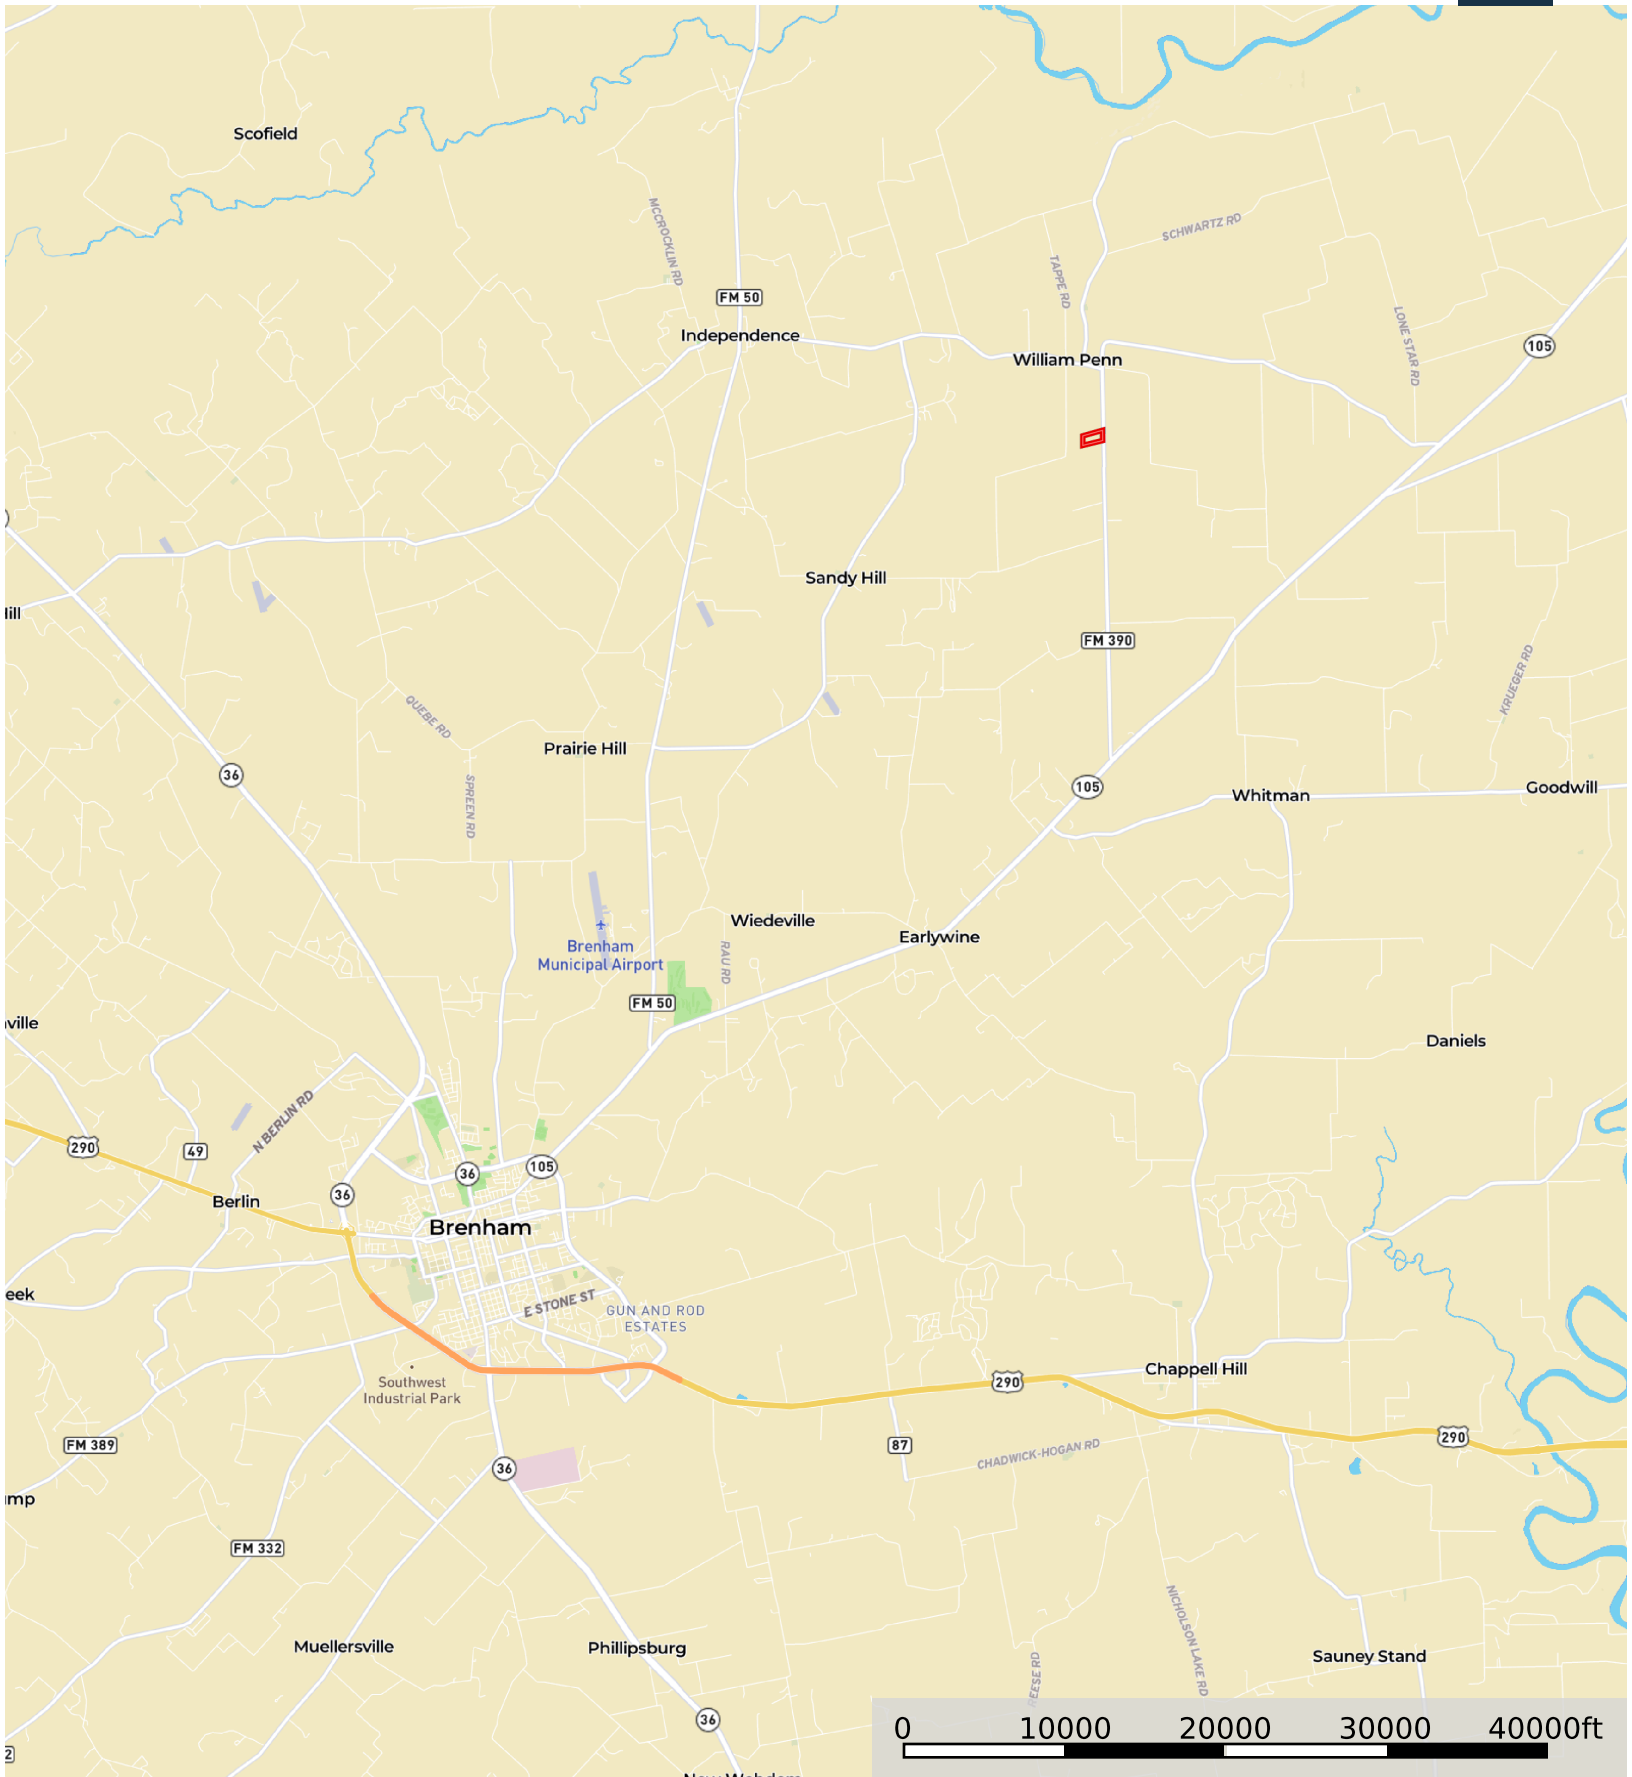

TBD Fm 390 N, Brenham, Texas

Washington County, Texas, 21 AC +/-

 Boundary