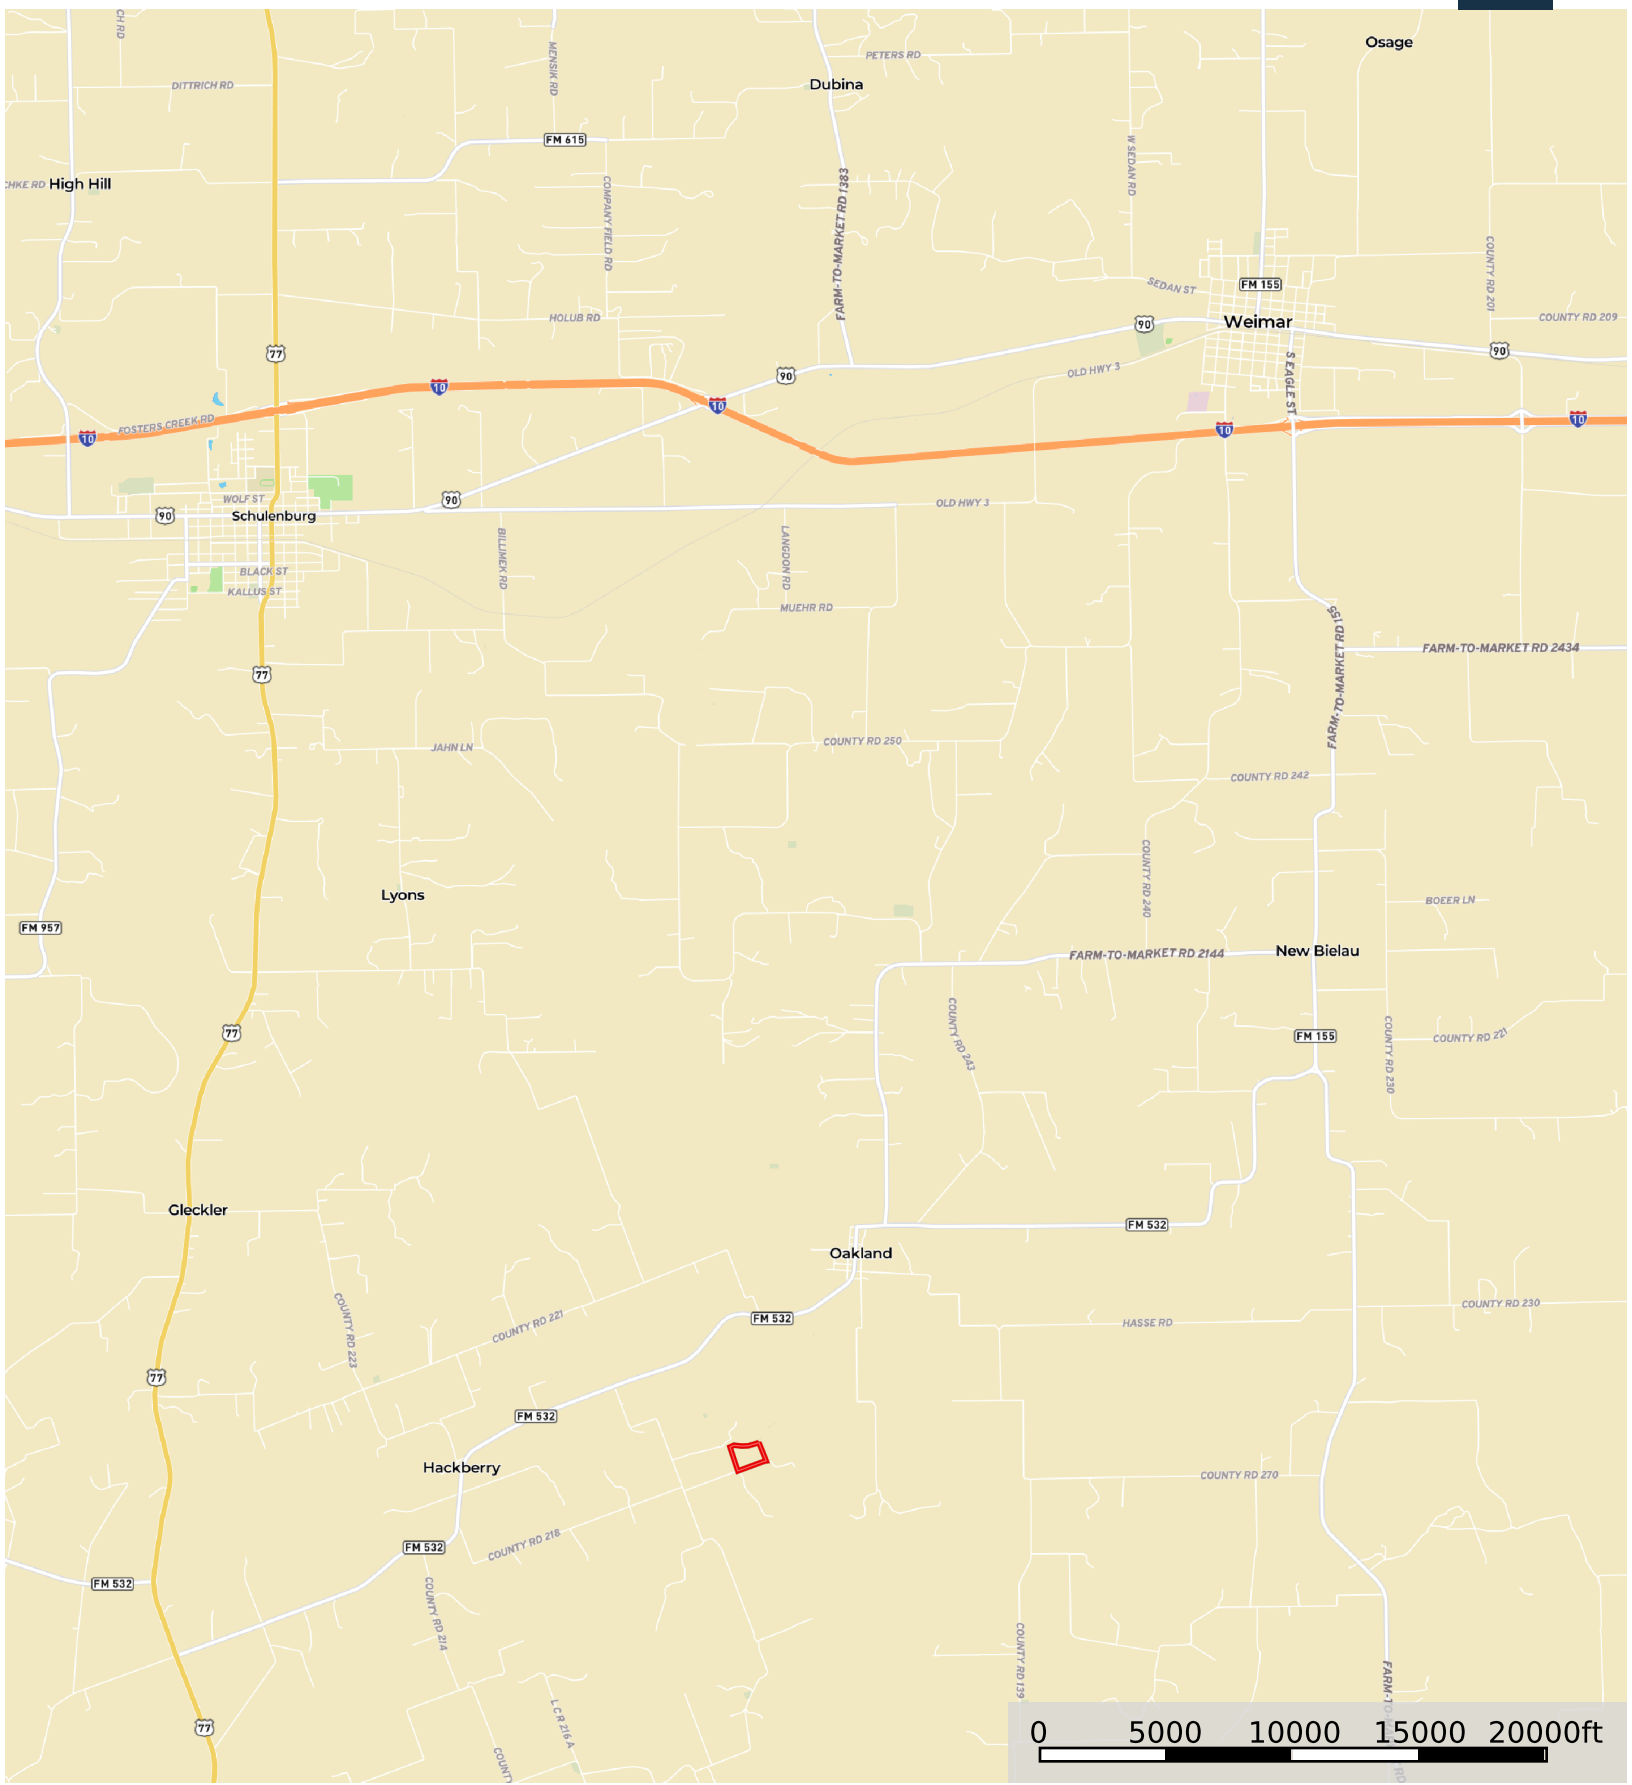

494 County Road 417C Hallettsville, TX 78956- Eittreim, Lavaca County, Texas, 22 AC +/-

Boundary