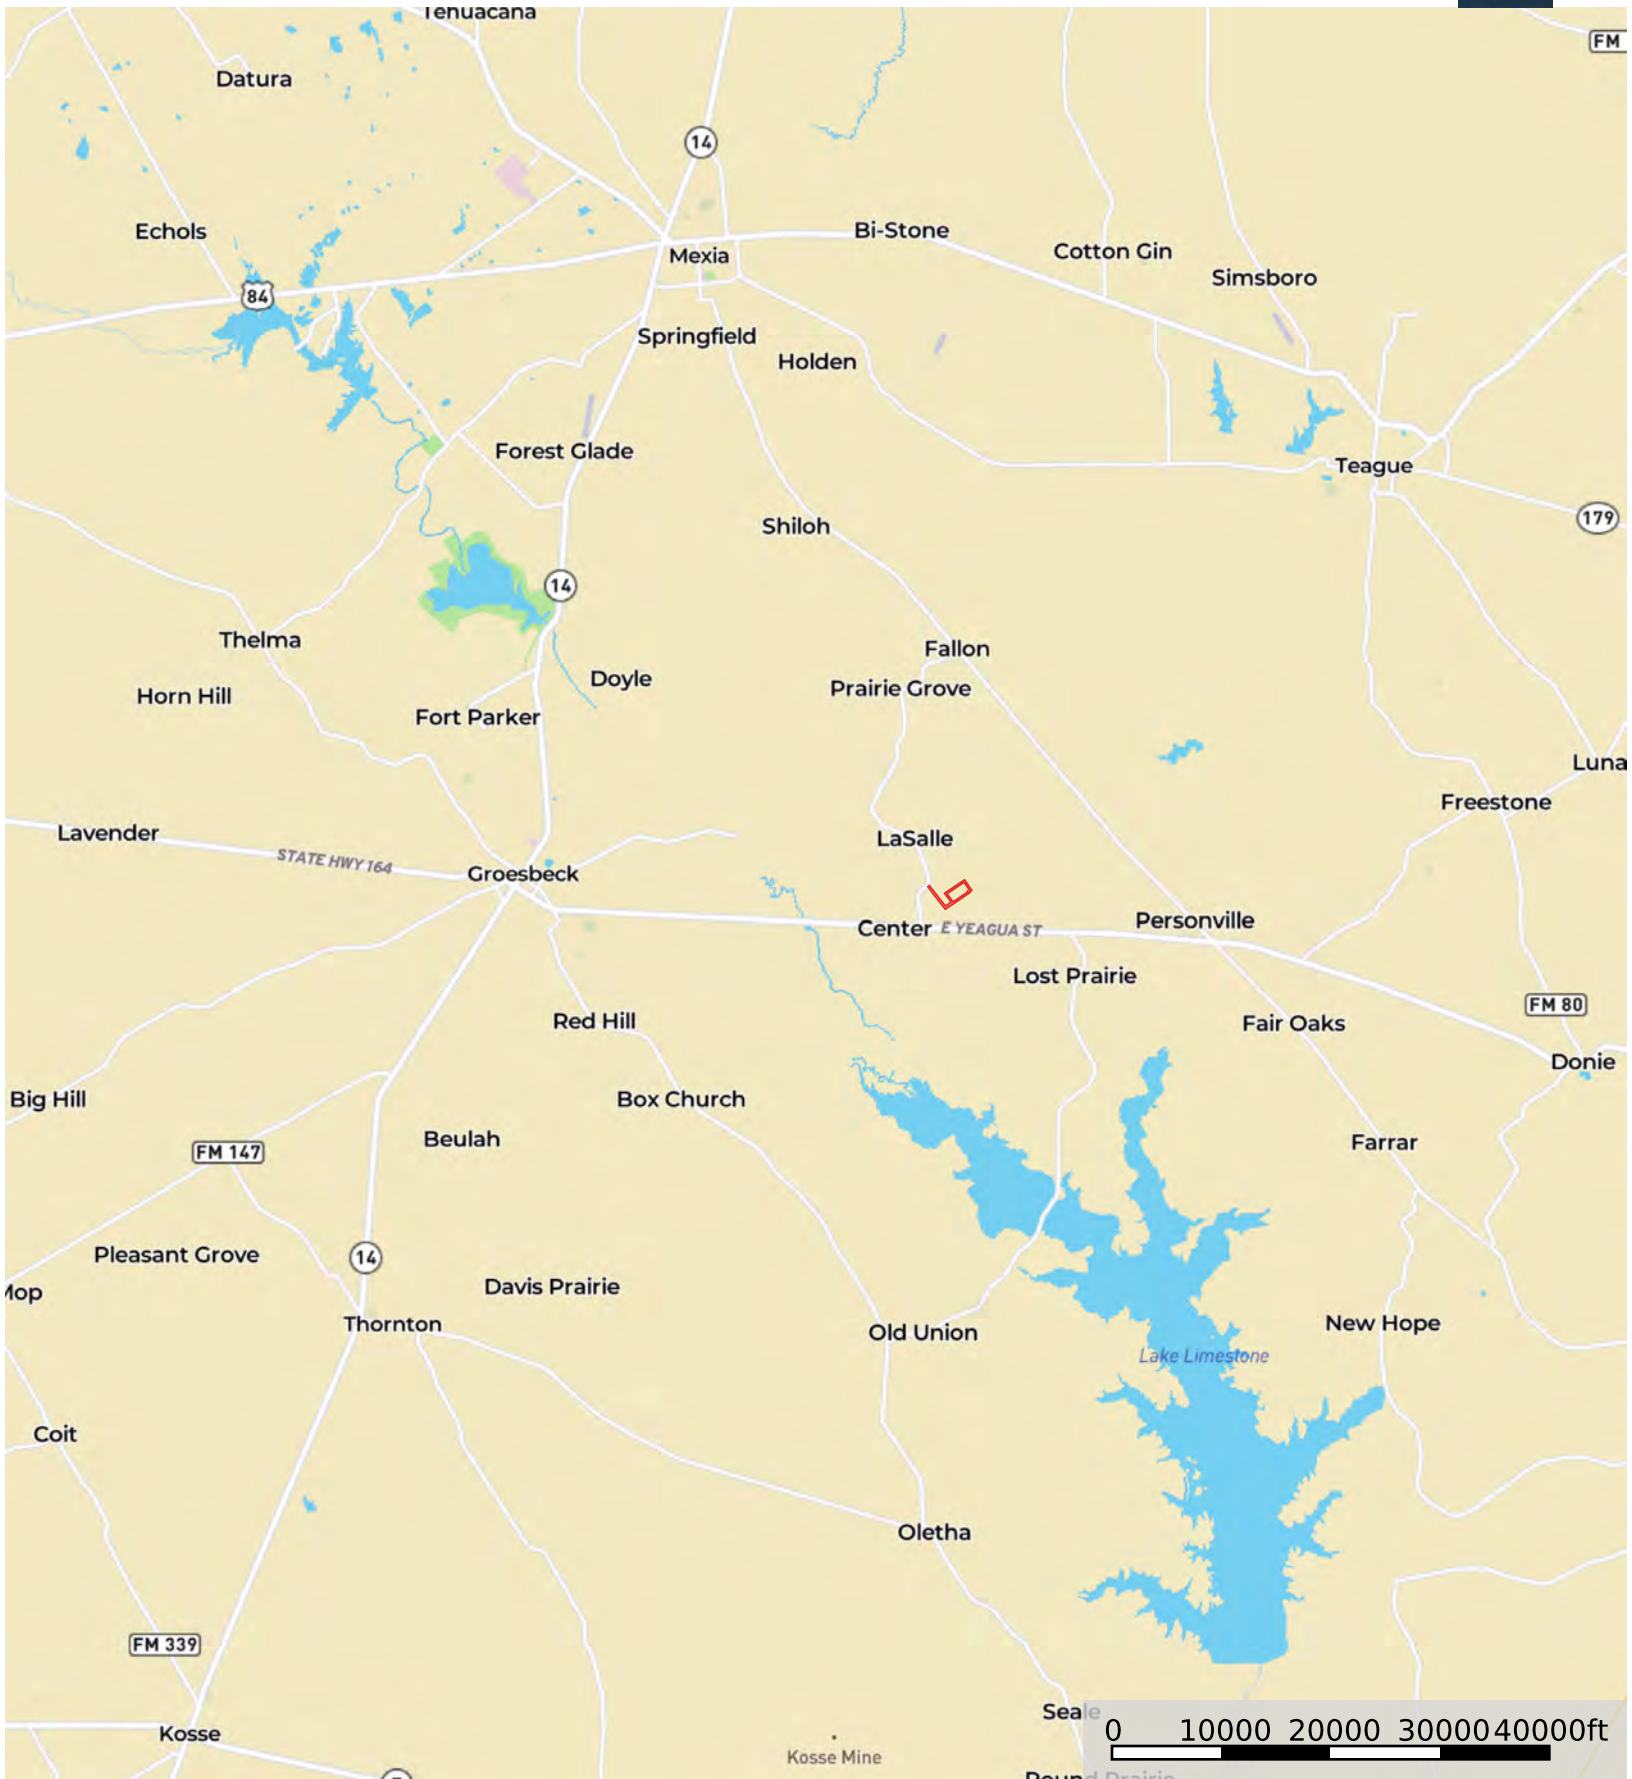

Boundary

500 FM 1953, Groesbeck, TX

Limestone County, Limestone County, Texas, 54 AC +/-

Boundary

Boundary 1 Boundary