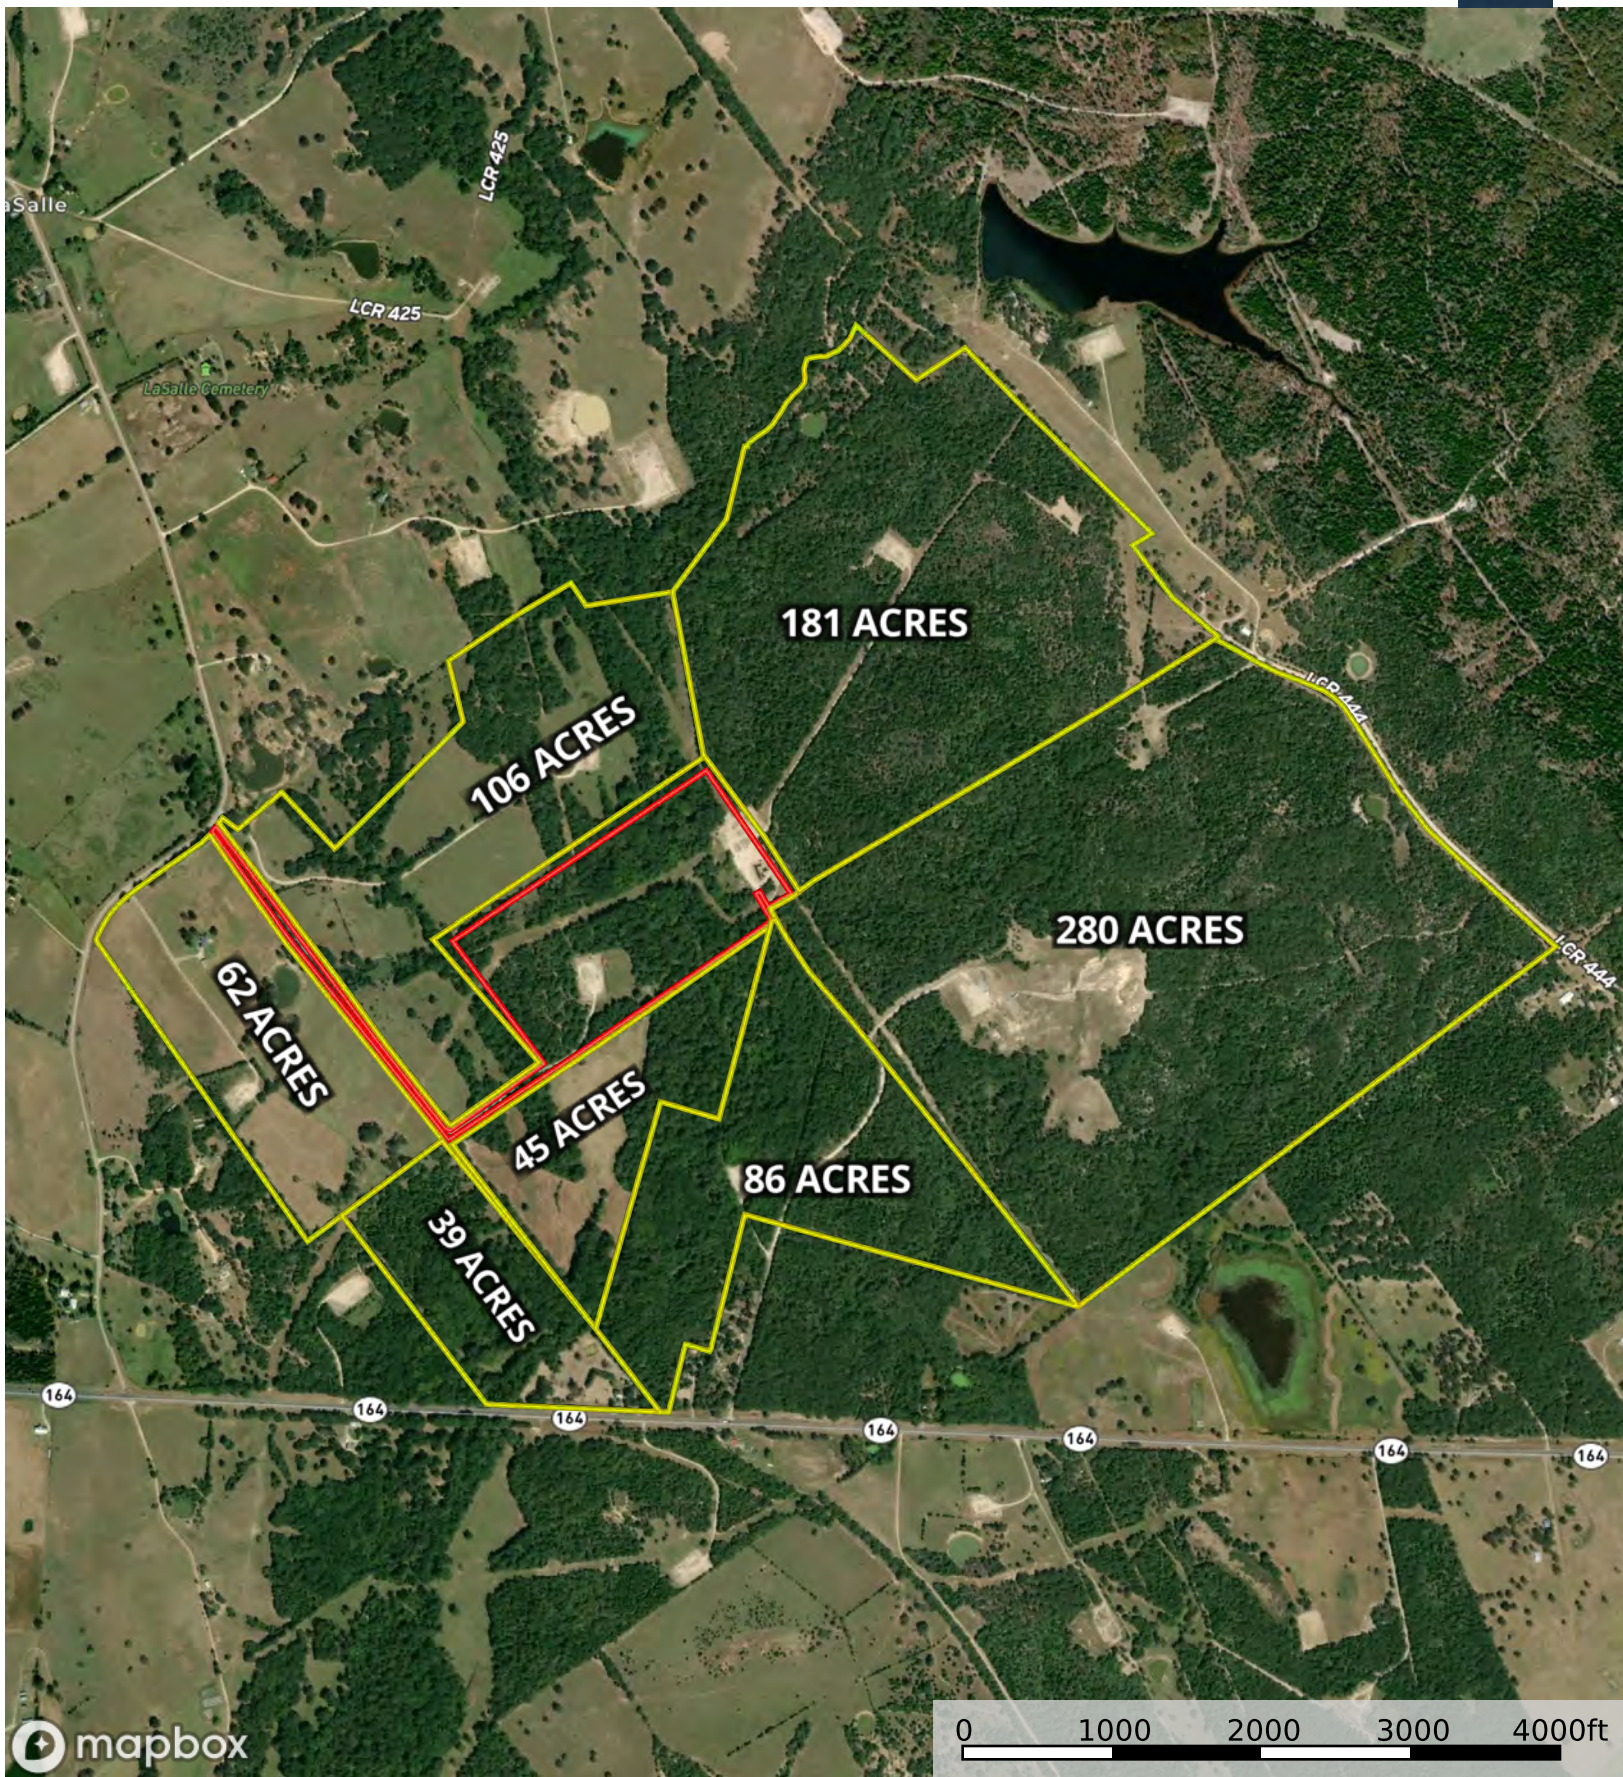

Boundary

500 FM 1953, Groesbeck, TX

Limestone County, Limestone County, Texas, 54 AC +/-

Boundary

Boundary 1 Boundary