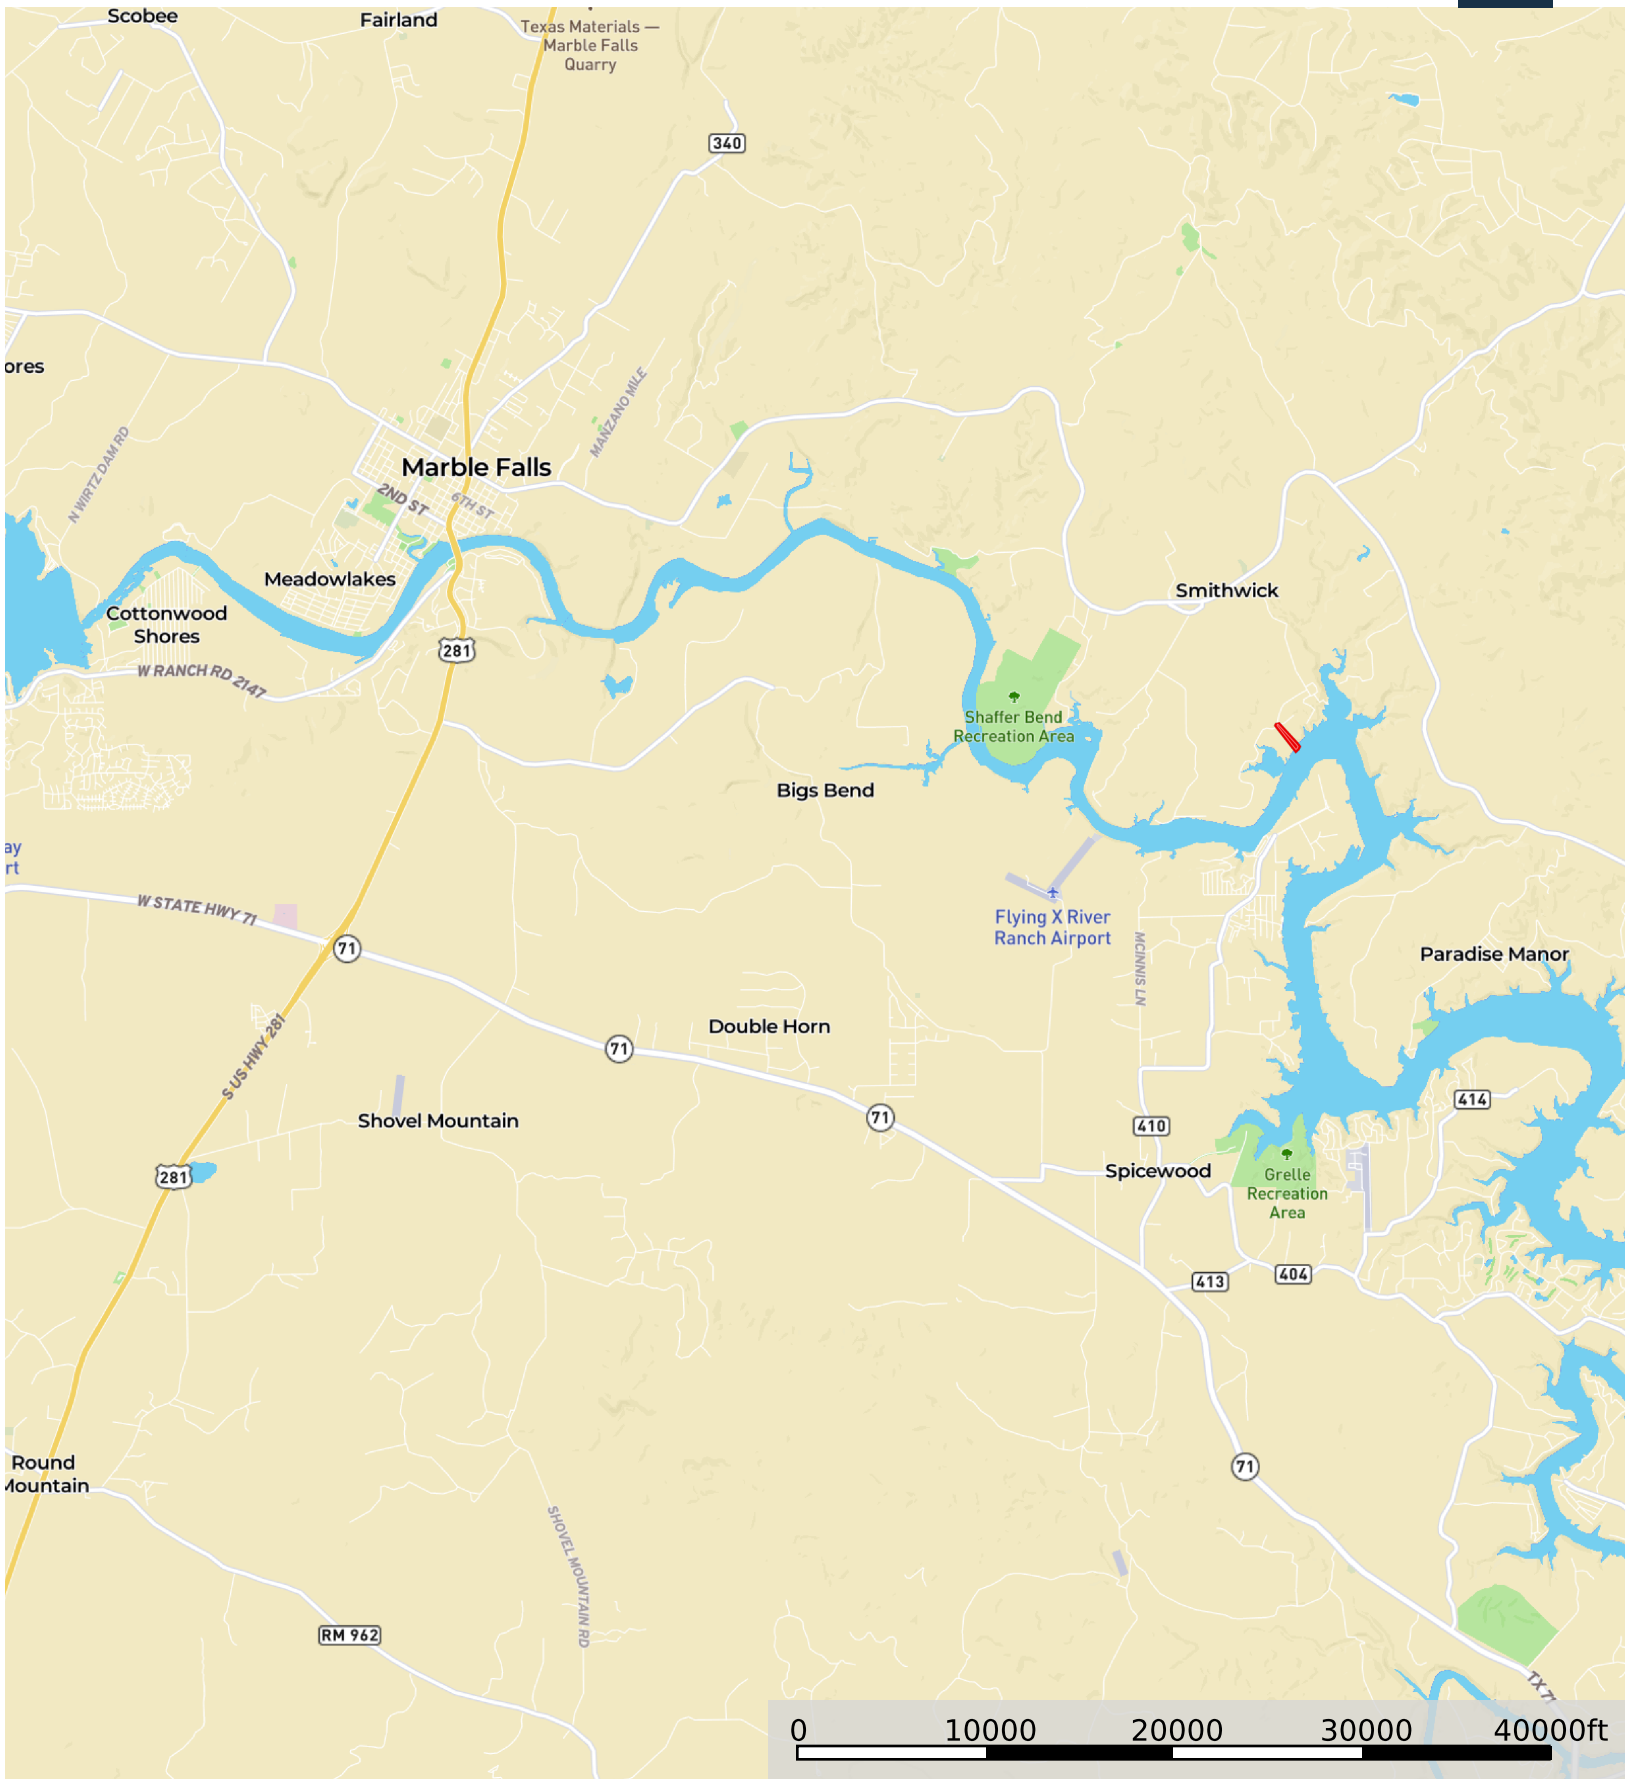

TBD Chimney Cove Ct

Burnet County, Texas, 5 AC +/-

Boundary