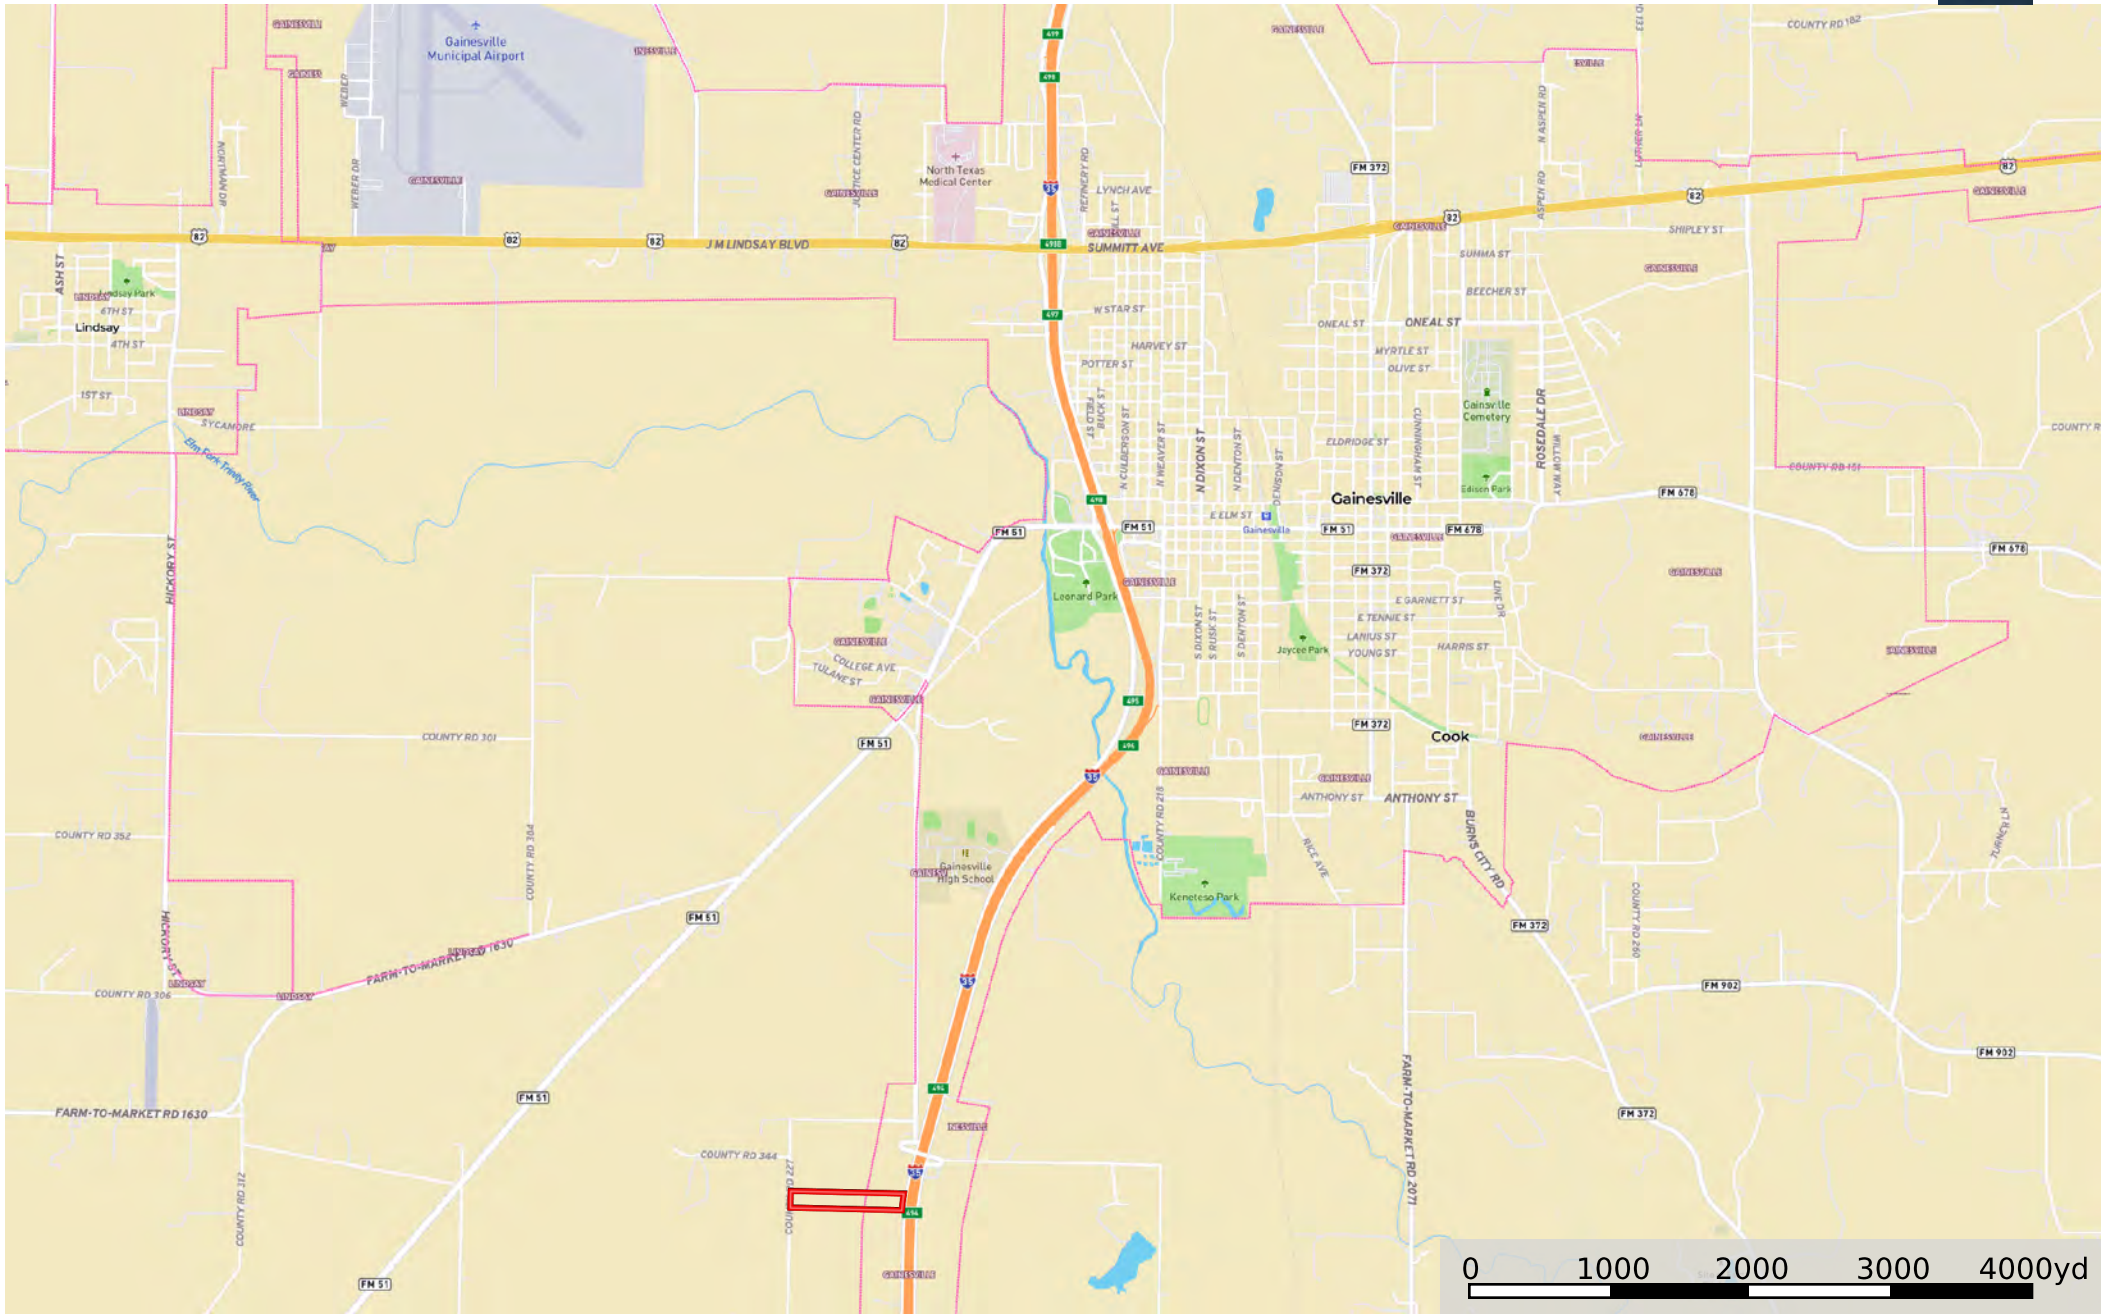

TBD S I-35, Gainesville, TX 76240

Cooke County, Texas, 20 AC +/-

Boundary

info@grandlandco.com
Map boundary is derived from tax parcel data and may not represent the actual property boundary.

The information contained herein was obtained from sources deemed to be reliable. MapRight Services makes no warranties or guarantees as to the completeness or accuracy thereof.