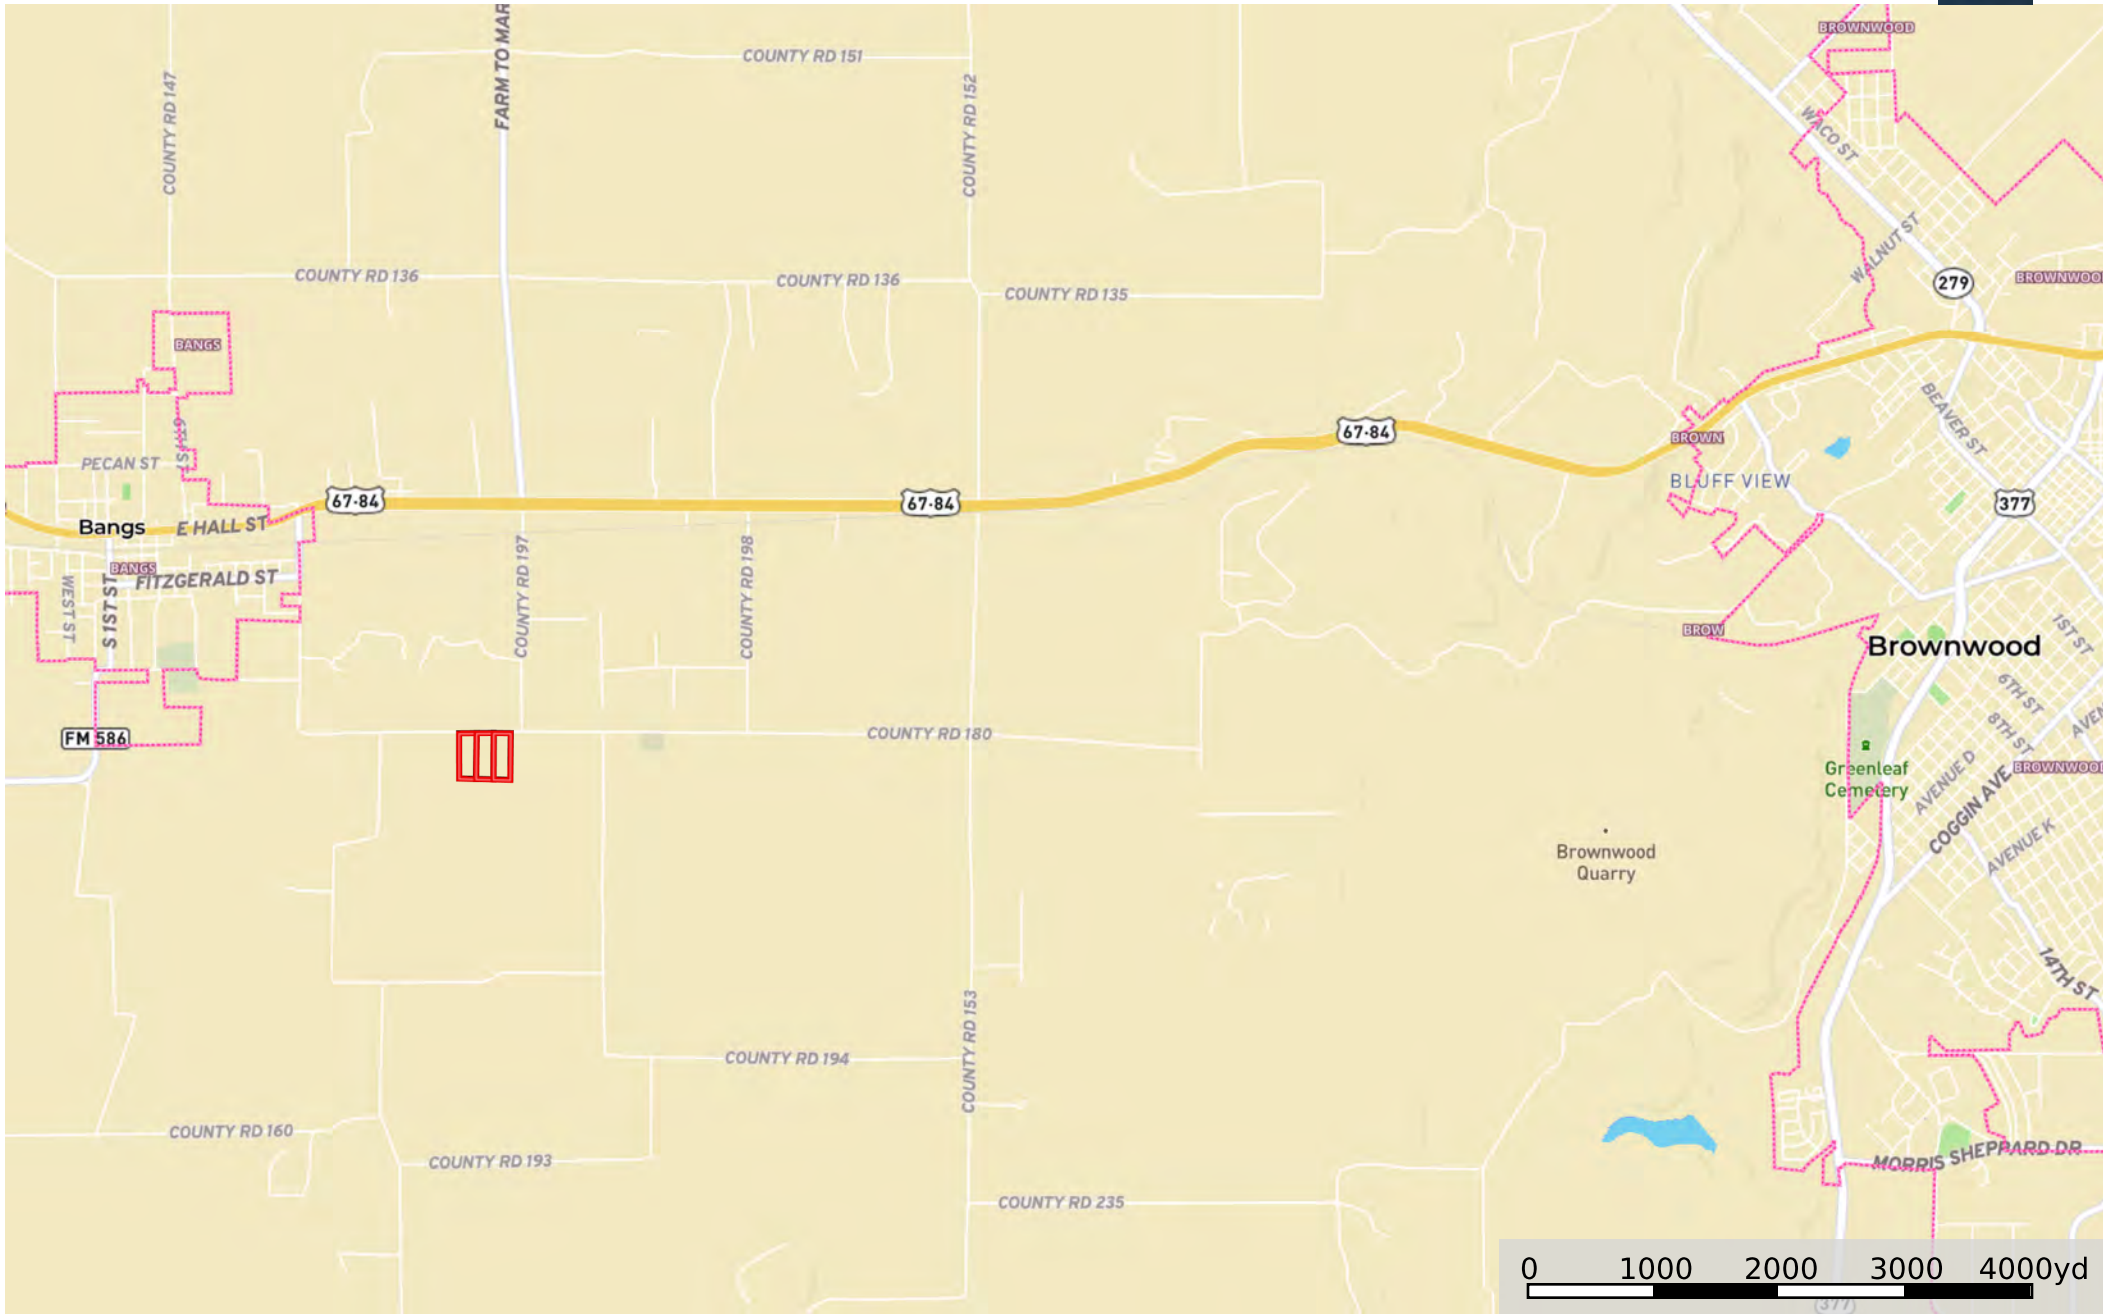

TBD CR 180, Bangs, TX 76823

Brown County, Texas, 10.1 AC +/-

Boundary